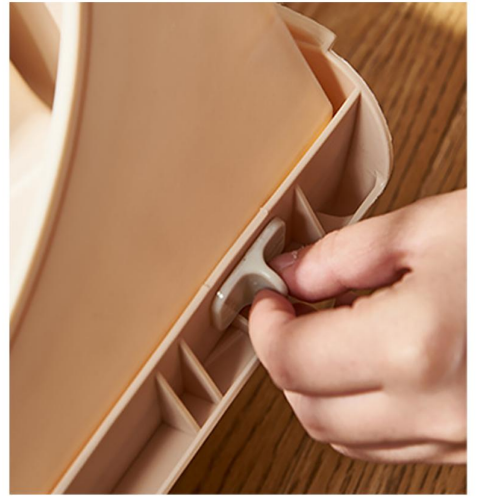

# PET STEPS

**Pet Steps** are made of high-quality durable PP materials. They give pets easy access to their favorite spots and are especially helpful for the pets that have trouble jumping and joint problems. Pet steps give your pet a sense of independence and confidence. Built-in side rails, carpeted treads and non-skid feet help your pet feel extra secure when they move up and down the pet steps. The lightweight design is easy to lift and move. Although lightweight, they're also strong and durable, and can support up to 150 pounds.

## Features :

- Folding, convenient for storage
- Carpeted treads for extra grip
- Rubber feet to help prevent slipping
- Raised side rails boost pet confidence
- Lightweight design that is easy to lift and move
- Durable construction can support up to 150 pounds

38cm

**PS-7101**  
 Size: 50X38X38cm  
 other customized sizes.

47.5CM

**PS-7102**  
 Size: 61X38X47.5cm  
 other customized sizes.

**PS-7103**  
Size: 79X39X20cm, 115X39cm  
other customized sizes.